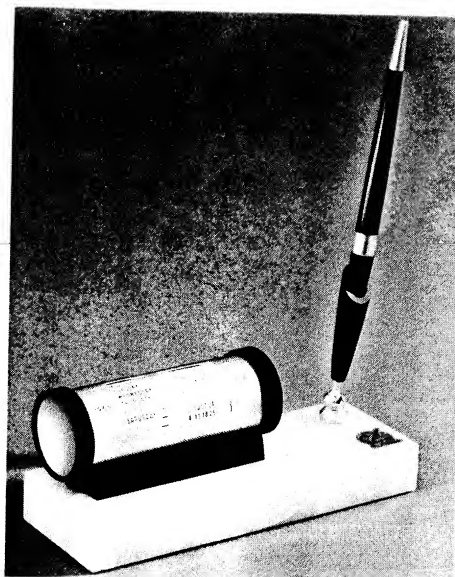

256CC - PEN BASE — MONTHLY ROLL CALENDAR